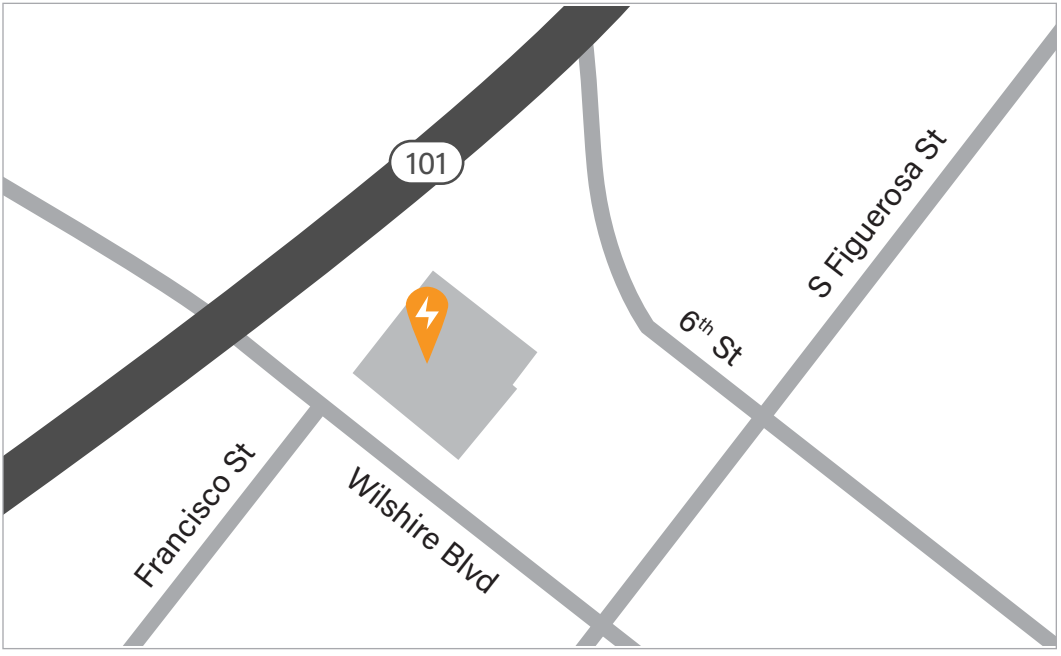

Location Details

915 Wilshire Blvd, Suite 1800
Los Angeles, CA 90017
(877) 838-1014

At the Los Angeles facility...

- Complimentary coffee, tea and water is available
- Refrigerator and microwave access available
- Dress comfortably and consider bringing a sweater, as our labs can be cool at times.
- Class is from 9am-4:30pm with an hour lunch break around noon. There are restaurant options nearby.

Map to Location

Where to Park

We have EARLY BIRD parking available in our building. Students must enter the parking garage and pull their ticket BEFORE 9:00am to qualify for the daily early bird rate of \$22.00. Normal daily rate for tickets pulled 9:00am or after is \$32.50.

Alternative Parking

616 S Figueroa

Big sign out front says 811 Wilshire
Corner of Figueroa and Wilshire just north of Wilshire
Indoor lot
Early Bird rate before 9am - \$15, \$30 after that
3 minute walk

1027 Wilshire Blvd

Corner of Wilshire and St Paul
1 block west of 110 Fwy
Small outdoor lot, get there early
\$10 all day
4 minute walk

1001 W 6th Street

On 6th street between Bixel and Beaudry
Large Outdoor Lot
\$10 all day
8 minute walk