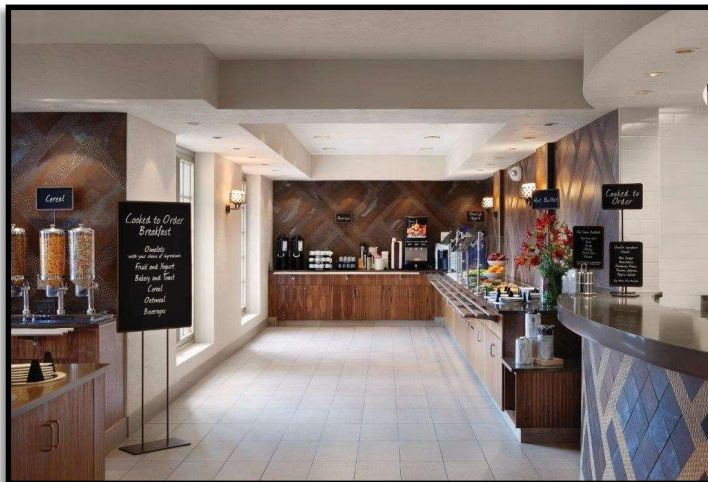

Guests will enjoy:

Mini Refrigerator, Microwave & Coffee Maker

Hair Dryer, Iron & Ironing Board

Two 37" Flat Screen TVs with Free HBO

Two Working Desks